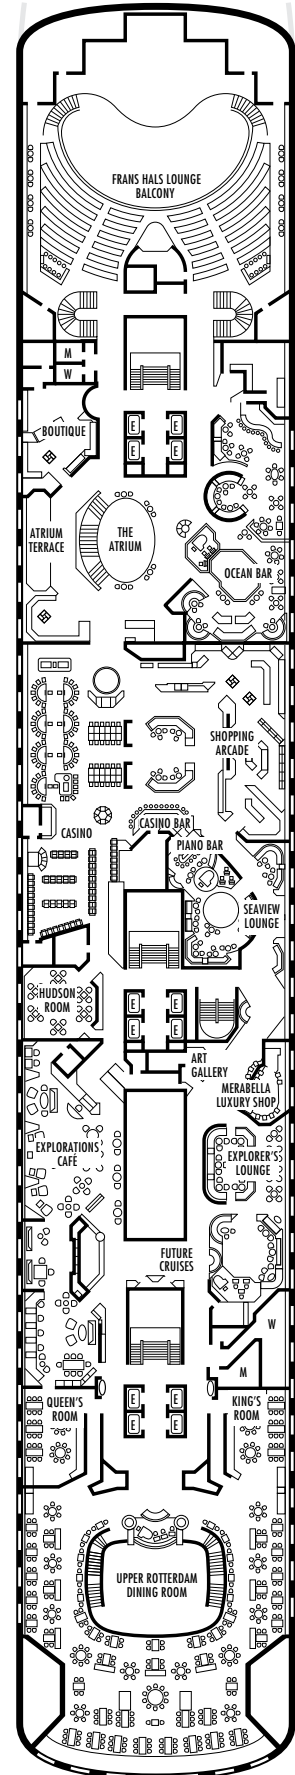

ms Volendam

DECK PLANS & STATEROOMS

The deck plans are color-coded by category of stateroom, and the category letter precedes the stateroom number in each room. All staterooms are equipped with DVD player, flat-panel television, telephone and multi-channel music.

Important Note: Not all staterooms within each category have the same furniture configuration and/or facilities. Appropriate symbols within the rooms on the deck plans describe differences from the stateroom descriptions below.

All information is subject to change.

STATEROOM SYMBOL LEGEND

- Shower only
- Bathtub & shower
- ▲ 2 lower beds or converts to 1 queen-size (no sofa bed)
- Triple (2 lower beds, 1 sofa bed)
- Quad (2 lower beds, 1 sofa bed, 1 upper)
- △ Partial sea view
- ☆ 2 lower beds not convertible to a queen-size
- × Fully obstructed view
- + Connecting rooms
- These staterooms have portholes instead of windows
- ♿ Suite S7034 is wheelchair accessible with bathtub & shower. Staterooms AA7088, AA7087, B6228, B6225, C6104, D3396, D3391, HH3431, HH3430, D3429, G2702, L2700, K2555, K2554, G2500, FF1964, FF1955, H1807, H1806, H1805, H1804 are wheelchair accessible, shower only.