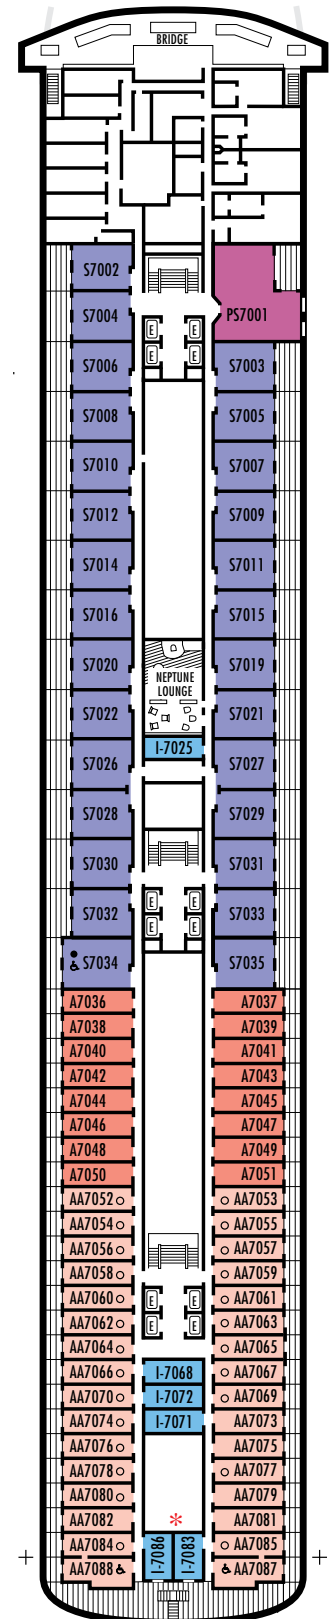

VERANDAH SUITES

PS
Penthouse Verandah Suites: Bedroom with 1 king-size bed, oversize whirlpool bath & shower, living room, dining room, dressing room, private verandah, pantry, 1 sofa bed for 2 persons, mini-bar, refrigerator, guest toilet, floor-to-ceiling windows. Approximately 1,126 sq. ft.

S
Deluxe Verandah Suites: 2 lower beds convertible to 1 king-size bed, whirlpool bath & shower, large sitting area, dressing room, private verandah, 1 sofa bed for 2 persons, mini-bar, refrigerator, floor-to-ceiling windows. Approximately 563 sq. ft.

A
Verandah Suites: 2 lower beds convertible to 1 queen-size bed, 1 sofa bed, whirlpool bath & shower, sitting area, private verandah, mini-bar, refrigerator, floor-to-ceiling windows. Approximately 284 sq. ft.

AA
Verandah Suites: 2 lower beds convertible to 1 queen-size bed, whirlpool bath & shower, sitting area, private verandah, mini-bar, refrigerator, floor-to-ceiling windows. Approximately 284 sq. ft.

INTERIOR STATEROOMS

I
Large: 2 lower beds convertible to 1 queen-size bed, shower. Approximately 182 sq. ft.

* After Jan 1, 2011 staterooms I-7083 & I-7086 will be classified as categories DD7083 & DD7086.