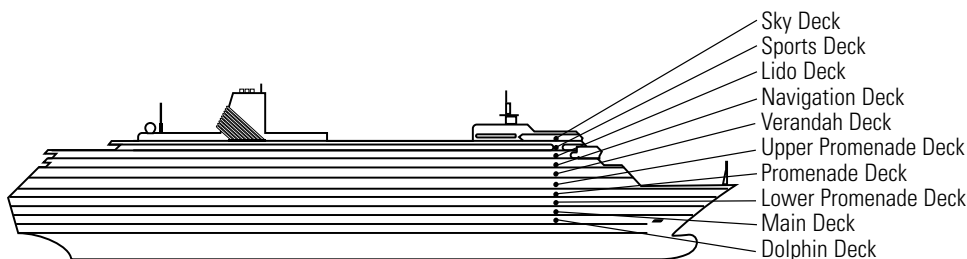

VERANDAH SUITES

PS
Penthouse Verandah Suites: Bedroom with 1 king-size bed, oversize whirlpool bath & shower, living room, dining room, dressing room, private verandah, pantry, 1 sofa bed for 2 persons, mini-bar, refrigerator, guest toilet, floor-to-ceiling windows. Approximately 1,126 sq. ft.

S
Deluxe Verandah Suites: 2 lower beds convertible to 1 king-size bed, whirlpool bath & shower, large sitting area, dressing room, private verandah, 1 sofa bed for 2 persons, mini-bar, refrigerator, floor-to-ceiling windows. Approximately 563 sq. ft.

A
Verandah Suites: 2 lower beds convertible to 1 queen-size bed, 1 sofa bed, whirlpool bath & shower, sitting area, private verandah, mini-bar, refrigerator, floor-to-ceiling windows. Approximately 284 sq. ft.

AA
Verandah Suites: 2 lower beds convertible to 1 queen-size bed, whirlpool bath & shower, sitting area, private verandah, mini-bar, refrigerator, floor-to-ceiling windows. Approximately 284 sq. ft.

INTERIOR STATEROOMS

I
Large: 2 lower beds convertible to 1 queen-size bed, shower. Approximately 182 sq. ft.

* After Jan 1, 2011 staterooms I-7083 & I-7086 will be classified as categories DD7083 & DD7086.