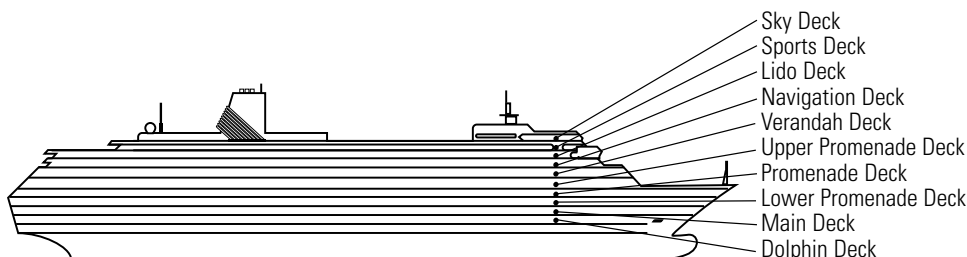

N **NN**

Standard: 2 lower beds convertible to 1 queen-size bed, 1 sofa bed & pullman upper, shower.
Approximately 182 sq. ft.

DECK 1—DOLPHIN DECK

Staterooms 1800–1964

ms Volendam

DECK PLANS & STATEROOMS

The deck plans are color-coded by category of stateroom, and the category letter precedes the stateroom number in each room. All staterooms are equipped with DVD player, flat-panel television, telephone and multi-channel music.