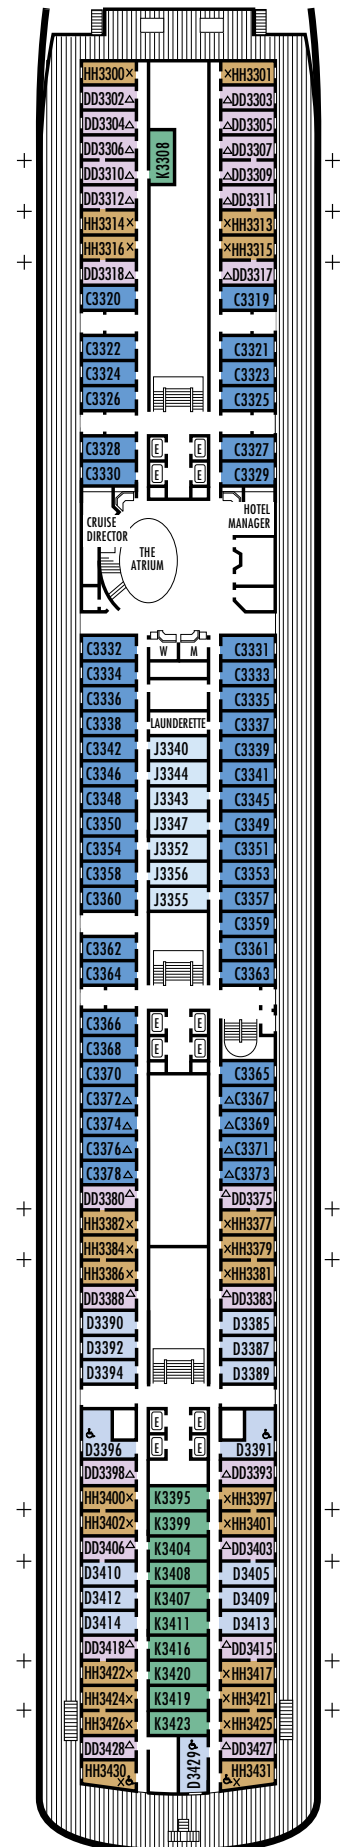

Important Note: Not all staterooms within each category have the same furniture configuration and/or facilities. Appropriate symbols within the rooms on the deck plans describe differences from the stateroom descriptions below.

All information is subject to change.

STATEROOM SYMBOL LEGEND

- Shower only
- Bath tub & shower
- ▲ 2 lower beds or converts to 1 queen-size (no sofa bed)
- Triple (2 lower beds, 1 sofa bed)
- Quad (2 lower beds, 1 sofa bed, 1 upper)
- △ Partial sea view
- ☆ 2 lower beds not convertible to a queen-size
- × Fully obstructed view
- + Connecting rooms
- These staterooms have portholes instead of windows
- ♿ Suite S7034 is wheelchair accessible with bathtub & shower. Staterooms AA7088, AA7087, B6228, B6225, C6104, D3396, D3391, HH3431, HH3430, D3429, G2702, L2700, K2555, K2554, G2500, FF1964, FF1955, H1807, H1806, H1805, H1804 are wheelchair accessible, shower only.

OCEAN-VIEW STATEROOMS

C **D** **DD**

Large: 2 lower beds convertible to 1 queen-size bed, bathtub & shower. All DD-category staterooms have partial sea views. Approximately 197 sq. ft.

HH

Large: 2 lower beds convertible to 1 queen-size bed, bathtub & shower. All HH-category staterooms have fully obstructed views. Approximately 197 sq. ft.

INTERIOR STATEROOMS

J **K**

Large: 2 lower beds convertible to 1 queen-size bed, shower. Approximately 182 sq. ft.