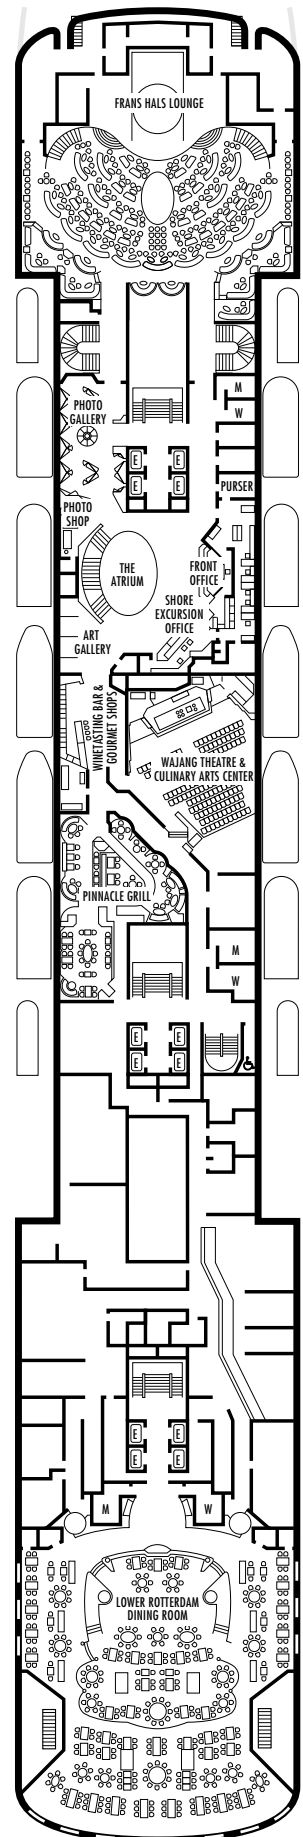

ms Volendam

DECK PLANS & STATEROOMS

The deck plans are color-coded by category of stateroom, and the category letter precedes the stateroom number in each room. All staterooms are equipped with DVD player, flat-panel television, telephone and multi-channel music.

Important Note: Not all staterooms within each category have the same furniture configuration and/or facilities. Appropriate symbols within the rooms on the deck plans describe differences from the stateroom descriptions below.

All information is subject to change.

STATEROOM SYMBOL LEGEND

- Shower only
- Bathtub & shower
- ▲ 2 lower beds or converts to 1 queen-size (no sofa bed)
- Triple (2 lower beds, 1 sofa bed)
- Quad (2 lower beds, 1 sofa bed, 1 upper)
- △ Partial sea view
- ☆ 2 lower beds not convertible to a queen-size
- × Fully obstructed view
- + Connecting rooms
- These staterooms have portholes instead of windows
- ♿ Suite S7034 is wheelchair accessible with bathtub & shower. Staterooms AA7088, AA7087, B6228, B6225, C6104, D3396, D3391, HH3431, HH3430, D3429, G2702, L2700, K2555, K2554, G2500, FF1964, FF1955, H1807, H1806, H1805, H1804 are wheelchair accessible, shower only.