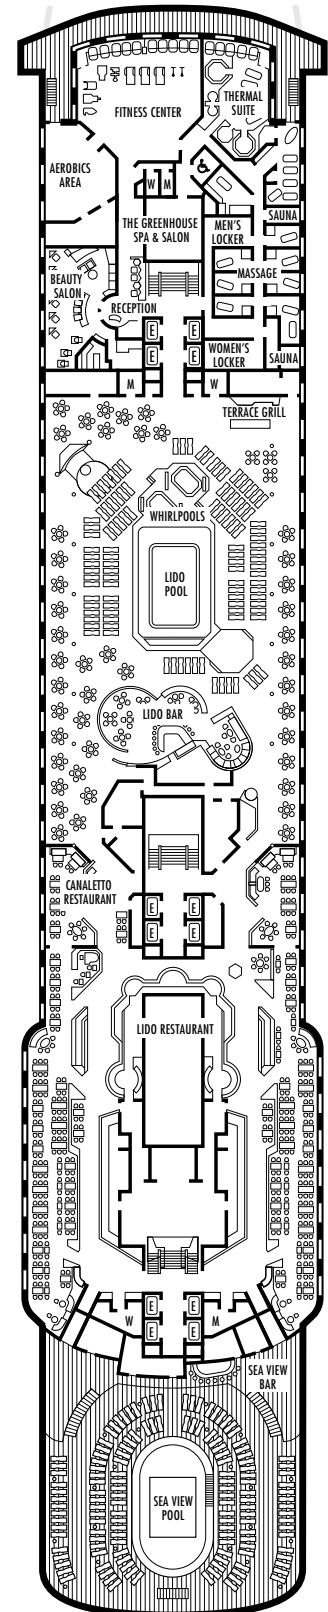

ms Volendam

DECK PLANS & STATEROOMS

The deck plans are color-coded by category of stateroom, and the category letter precedes the stateroom number in each room. All staterooms are equipped with DVD player, flat-panel television, telephone and multi-channel music.

Important Note: Not all staterooms within each category have the same furniture configuration and/or facilities. Appropriate symbols within the rooms on the deck plans describe differences from the stateroom descriptions below.

All information is subject to change.

STATEROOM SYMBOL LEGEND

- Shower only
- Bathtub & shower
- ▲ 2 lower beds or converts to 1 queen-size (no sofa bed)
- Triple (2 lower beds, 1 sofa bed)
- Quad (2 lower beds, 1 sofa bed, 1 upper)
- △ Partial sea view
- ☆ 2 lower beds not convertible to a queen-size
- × Fully obstructed view
- + Connecting rooms
- These staterooms have portholes instead of windows
- ♿ Suite S7034 is wheelchair accessible with bathtub & shower. Staterooms AA7088, AA7087, B6228, B6225, C6104, D3396, D3391, HH3431, HH3430, D3429, G2702, L2700, K2555, K2554, G2500, FF1964, FF1955, H1807, H1806, H1805, H1804 are wheelchair accessible, shower only.