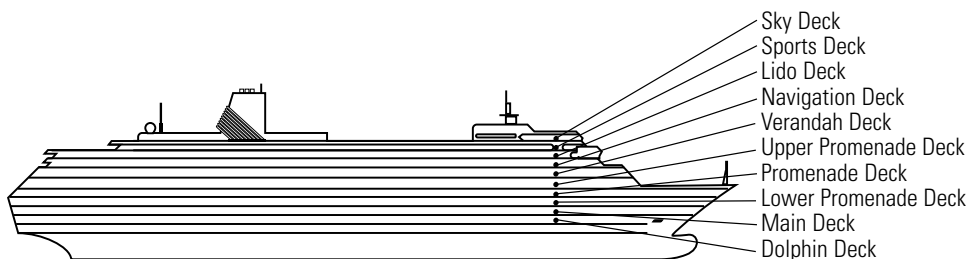

Important Note: Not all staterooms within each category have the same furniture configuration and/or facilities. Appropriate symbols within the rooms on the deck plans describe differences from the stateroom descriptions below.

All information is subject to change.

STATEROOM SYMBOL LEGEND

- Shower only
- Bath tub & shower
- ▲ 2 lower beds or converts to 1 queen-size (no sofa bed)
- Triple (2 lower beds, 1 sofa bed)
- Quad (2 lower beds, 1 sofa bed, 1 upper)
- △ Partial sea view
- ☆ 2 lower beds not convertible to a queen-size
- × Fully obstructed view
- + Connecting rooms
- These staterooms have portholes instead of windows
- ♿ Suite S7034 is wheelchair accessible with bathtub & shower. Staterooms AA7088, AA7087, B6228, B6225, C6104, D3396, D3391, HH3431, HH3430, D3429, G2702, L2700, K2555, K2554, G2500, FF1964, FF1955, H1807, H1806, H1805, H1804 are wheelchair accessible, shower only.

OCEAN-VIEW STATEROOMS

C **D** **DD**

Large: 2 lower beds convertible to 1 queen-size bed, bathtub & shower. All DD-category staterooms have partial sea views. Approximately 197 sq. ft.

HH

Large: 2 lower beds convertible to 1 queen-size bed, bathtub & shower. All HH-category staterooms have fully obstructed views. Approximately 197 sq. ft.

INTERIOR STATEROOMS

J **K**

Large: 2 lower beds convertible to 1 queen-size bed, shower. Approximately 182 sq. ft.