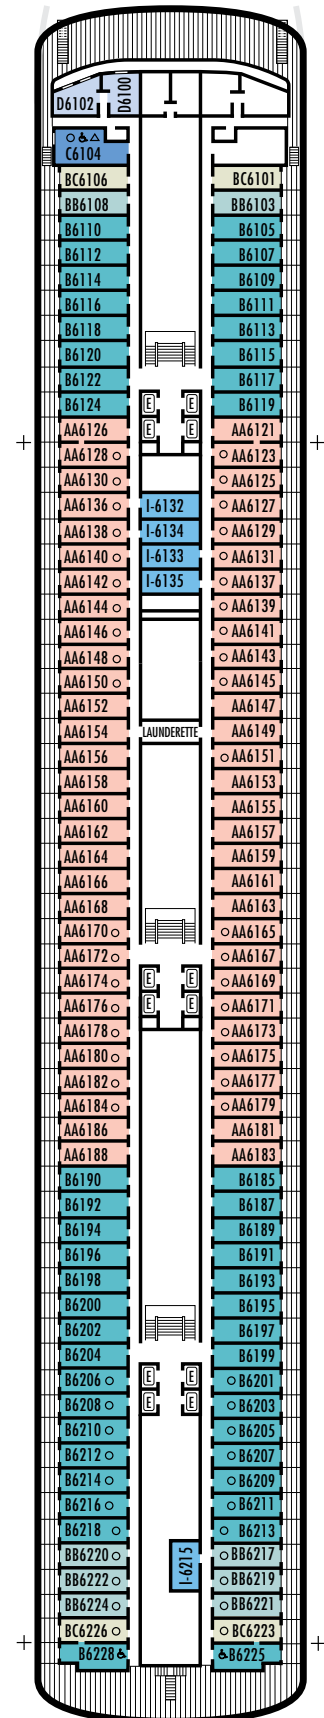

Important Note: Not all staterooms within each category have the same furniture configuration and/or facilities. Appropriate symbols within the rooms on the deck plans describe differences from the stateroom descriptions below.

All information is subject to change.

STATEROOM SYMBOL LEGEND

- Shower only
- Bath tub & shower
- ▲ 2 lower beds or converts to 1 queen-size (no sofa bed)
- Triple (2 lower beds, 1 sofa bed)
- Quad (2 lower beds, 1 sofa bed, 1 upper)
- △ Partial sea view
- ☆ 2 lower beds not convertible to a queen-size
- × Fully obstructed view
- + Connecting rooms
- These staterooms have portholes instead of windows
- ♿ Suite S7034 is wheelchair accessible with bathtub & shower. Staterooms AA7088, AA7087, B6228, B6225, C6104, D3396, D3391, HH3431, HH3430, D3429, G2702, L2700, K2555, K2554, G2500, FF1964, FF1955, H1807, H1806, H1805, H1804 are wheelchair accessible, shower only.

VERANDAH SUITES

AA B BB BC

Verandah Suites: 2 lower beds convertible to 1 queen-size bed, whirlpool bath & shower, sitting area, private verandah, mini-bar, refrigerator, floor-to-ceiling windows. Approximately 284 sq. ft.

OCEAN-VIEW STATEROOMS

C D

Large: 2 lower beds convertible to 1 queen-size bed, bathtub & shower. Approximately 197 sq. ft.

INTERIOR STATEROOMS

I

Large: 2 lower beds convertible to 1 queen-size bed, shower. Approximately 182 sq. ft.