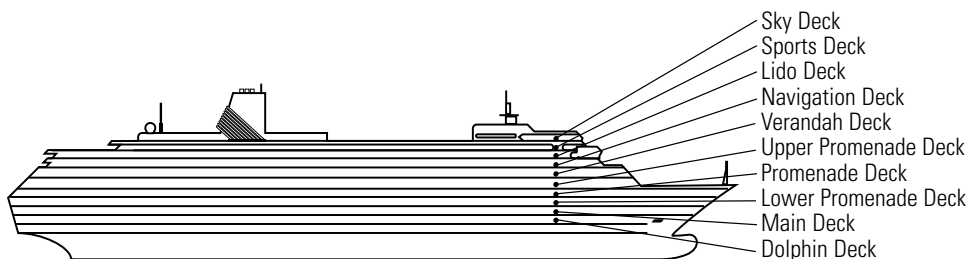

ms Volendam

DECK PLANS & STATEROOMS

The deck plans are color-coded by category of stateroom, and the category letter precedes the stateroom number in each room. All staterooms are equipped with DVD player, flat-panel television, telephone and multi-channel music.

Important Note: Not all staterooms within each category have the same furniture configuration and/or facilities. Appropriate symbols within the rooms on the deck plans describe differences from the stateroom descriptions below.

All information is subject to change.

STATEROOM SYMBOL LEGEND

- Shower only
- Bathtub & shower
- ▲ 2 lower beds or converts to 1 queen-size (no sofa bed)
- Triple (2 lower beds, 1 sofa bed)
- Quad (2 lower beds, 1 sofa bed, 1 upper)
- △ Partial sea view
- ☆ 2 lower beds not convertible to a queen-size
- × Fully obstructed view
- + Connecting rooms
- These staterooms have portholes instead of windows
- ♿ Suite S7034 is wheelchair accessible with bathtub & shower. Staterooms AA7088, AA7087, B6228, B6225, C6104, D3396, D3391, HH3431, HH3430, D3429, G2702, L2700, K2555, K2554, G2500, FF1964, FF1955, H1807, H1806, H1805, H1804 are wheelchair accessible, shower only.