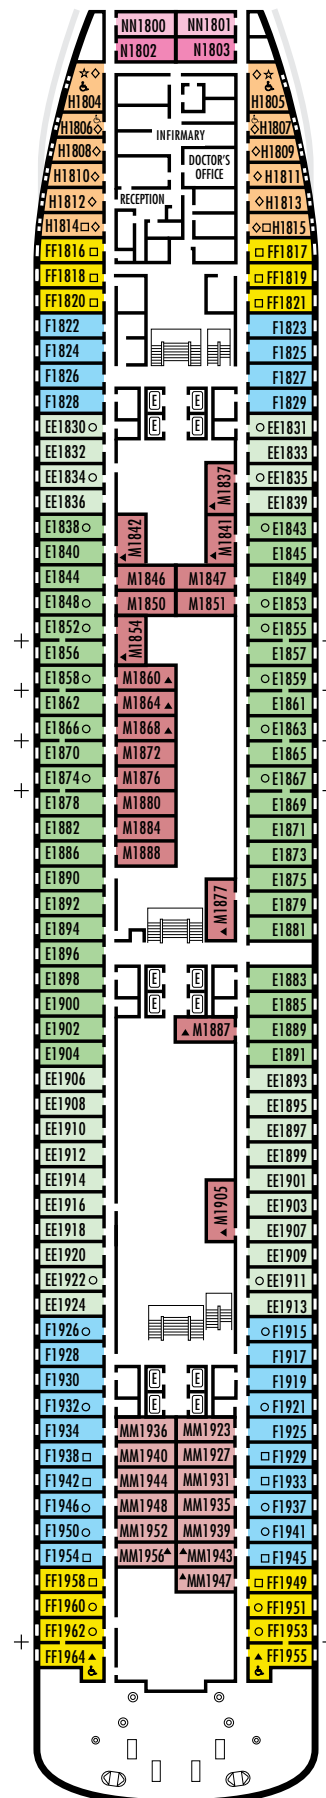

All information is subject to change.

STATEROOM SYMBOL LEGEND

- * Shower only
- Bath tub & shower
- ▲ 2 lower beds or converts to 1 queen-size (no sofa bed)
- Triple (2 lower beds, 1 sofa bed)
- Quad (2 lower beds, 1 sofa bed, 1 upper)
- △ Partial sea view
- ☆ 2 lower beds not convertible to a queen-size
- × Fully obstructed view
- + Connecting rooms
- ◇ These staterooms have portholes instead of windows
- ♿ Suite S7034 is wheelchair accessible with bathtub & shower. Staterooms AA7088, AA7087, B6228, B6225, C6104, D3396, D3391, HH3431, HH3430, D3429, G2702, L2700, K2555, K2554, G2500, FF1964, FF1955, H1807, H1806, H1805, H1804 are wheelchair accessible, shower only.

OCEAN-VIEW STATEROOMS

E **EE** **F** **FF** **H**

Large: 2 lower beds convertible to 1 queen-size bed, bathtub & shower.
Approximately 197 sq. ft.

INTERIOR STATEROOMS

M **MM**

Large: 2 lower beds convertible to 1 queen-size bed, 1 sofa bed, shower.
Approximately 182 sq. ft.

N **NN**

Standard: 2 lower beds convertible to 1 queen-size bed, 1 sofa bed & pullman upper, shower.
Approximately 182 sq. ft.

DECK 1—DOLPHIN DECK

Staterooms 1800–1964

ms Volendam

DECK PLANS & STATEROOMS

The deck plans are color-coded by category of stateroom, and the category letter precedes the stateroom number in each room. All staterooms are equipped with DVD player, flat-panel television, telephone and multi-channel music.