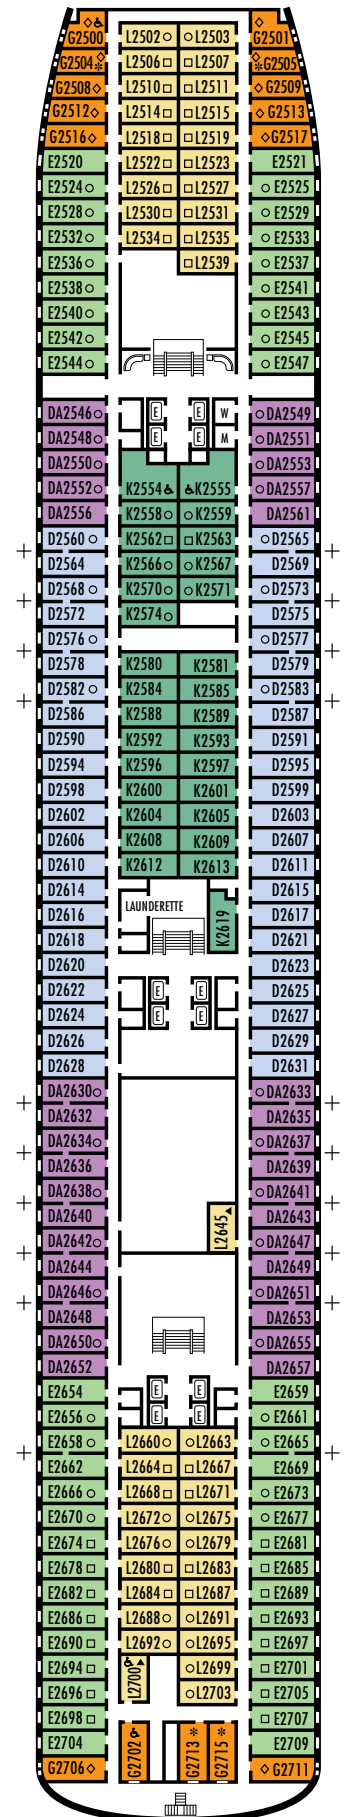

All information is subject to change.

STATEROOM SYMBOL LEGEND

- * Shower only
- Bath tub & shower
- ▲ 2 lower beds or converts to 1 queen-size (no sofa bed)
- Triple (2 lower beds, 1 sofa bed)
- Quad (2 lower beds, 1 sofa bed, 1 upper)
- △ Partial sea view
- ☆ 2 lower beds not convertible to a queen-size
- × Fully obstructed view
- + Connecting rooms
- ◇ These staterooms have portholes instead of windows
- ♿ Suite S7034 is wheelchair accessible with bathtub & shower. Staterooms AA7088, AA7087, B6228, B6225, C6104, D3396, D3391, HH3431, HH3430, D3429, G2702, L2700, K2555, K2554, G2500, FF1964, FF1955, H1807, H1806, H1805, H1804 are wheelchair accessible, shower only.

OCEAN-VIEW STATEROOMS

E **EE** **F** **FF** **H**

Large: 2 lower beds convertible to 1 queen-size bed, bathtub & shower.
Approximately 197 sq. ft.

INTERIOR STATEROOMS

M **MM**

Large: 2 lower beds convertible to 1 queen-size bed, 1 sofa bed, shower.
Approximately 182 sq. ft.

OCEAN-VIEW STATEROOMS

D **DA** **E** **G**

Large: 2 lower beds convertible to 1 queen-size bed, bathtub & shower.
Approximately 197 sq. ft.

INTERIOR STATEROOMS

K **L**

Large: 2 lower beds convertible to 1 queen-size bed, shower.
Approximately 182 sq. ft.