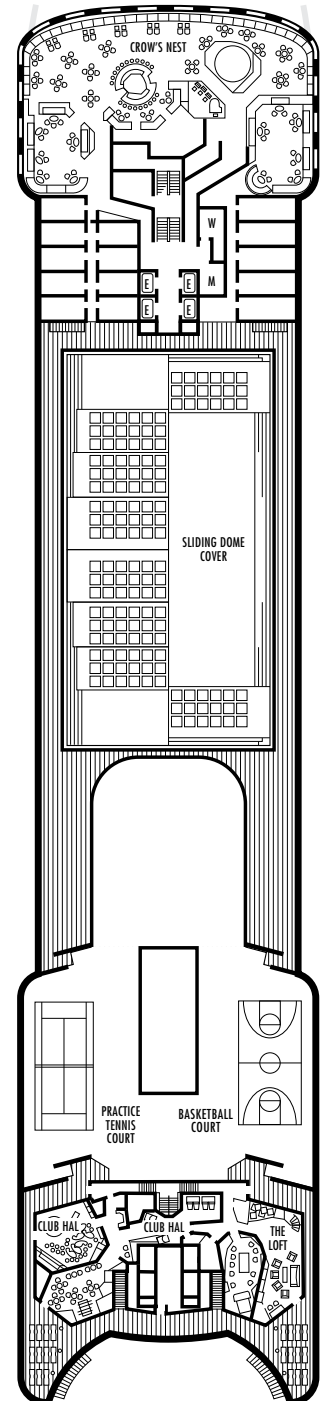

ms Volendam

DECK PLANS & STATEROOMS

The deck plans are color-coded by category of stateroom, and the category letter precedes the stateroom number in each room. All staterooms are equipped with DVD player, flat-panel television, telephone and multi-channel music.

Important Note: Not all staterooms within each category have the same furniture configuration and/or facilities. Appropriate symbols within the rooms on the deck plans describe differences from the stateroom descriptions below.

All information is subject to change.

STATEROOM SYMBOL LEGEND

- Shower only
- Bathtub & shower
- ▲ 2 lower beds or converts to 1 queen-size (no sofa bed)
- Triple (2 lower beds, 1 sofa bed)
- Quad (2 lower beds, 1 sofa bed, 1 upper)
- △ Partial sea view
- ☆ 2 lower beds not convertible to a queen-size
- × Fully obstructed view
- + Connecting rooms
- These staterooms have portholes instead of windows
- ♿ Suite S7034 is wheelchair accessible with bathtub & shower. Staterooms AA7088, AA7087, B6228, B6225, C6104, D3396, D3391, HH3431, HH3430, D3429, G2702, L2700, K2555, K2554, G2500, FF1964, FF1955, H1807, H1806, H1805, H1804 are wheelchair accessible, shower only.